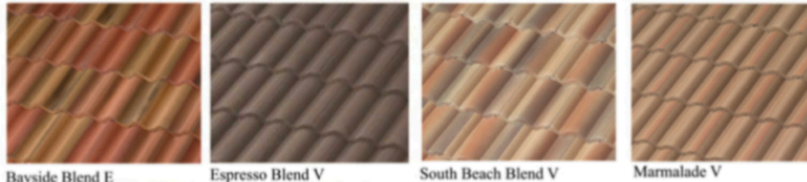

**F**  
SCHEME

Boral  
Series

DOUBLE BARREL ROOF TILE OPTIONS

SINGLE BARREL ROOF TILE OPTIONS

STEEL ROOF TILE OPTIONS

EXISTING ROOF OPTIONS  
TUMBLEWEED, KIWI,  
MANGO, WHITE SMOKE  
#1, #3, #5

STEP 2

BODY COLOR  
Nearly Brown