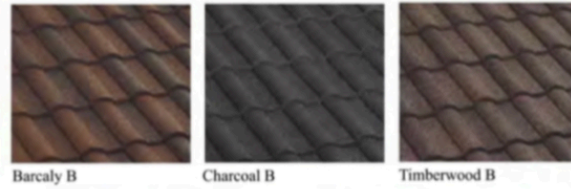

**F**  
SCHEME

Boral  
Series

DOUBLE BARREL ROOF TILE OPTIONS

SINGLE BARREL ROOF TILE OPTIONS

STEEL ROOF TILE OPTIONS

EXISTING ROOF OPTIONS  
TUMBLEWEED, KIWI,  
MANGO, WHITE SMOKE  
#1, #3, #5

STEP 2

BODY COLOR  
Nearly Brown