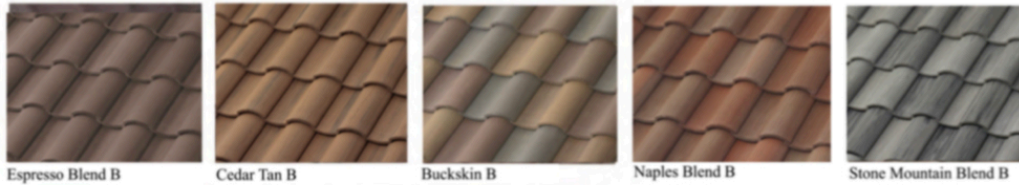

**F**  
SCHEME

Boral  
Series

DOUBLE BARREL ROOF TILE OPTIONS

SINGLE BARREL ROOF TILE OPTIONS

STEEL ROOF TILE OPTIONS

EXISTING ROOF OPTIONS  
TUMBLEWEED, KIWI,  
MANGO, WHITE SMOKE  
#1, #3, #5

STEP 2

BODY COLOR  
Nearly Brown