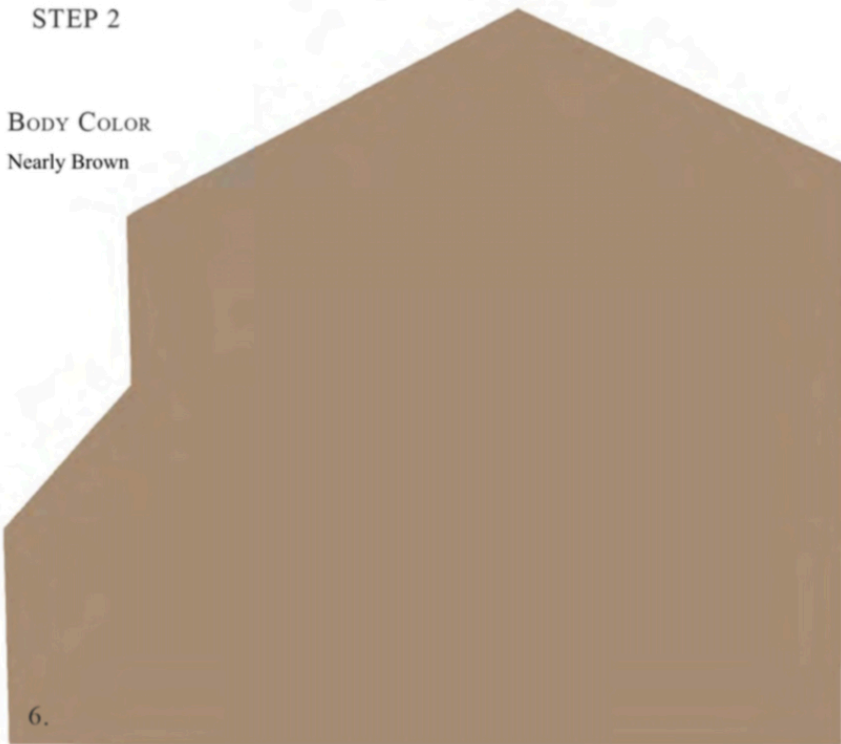

**F**  
SCHEME

Boral  
Series

DOUBLE BARREL ROOF TILE OPTIONS

SINGLE BARREL ROOF TILE OPTIONS

STEEL ROOF TILE OPTIONS

EXISTING ROOF OPTIONS  
TUMBLEWEED, KIWI,  
MANGO, WHITE SMOKE  
#1, #3, #5

STEP 2

BODY COLOR  
Nearly Brown