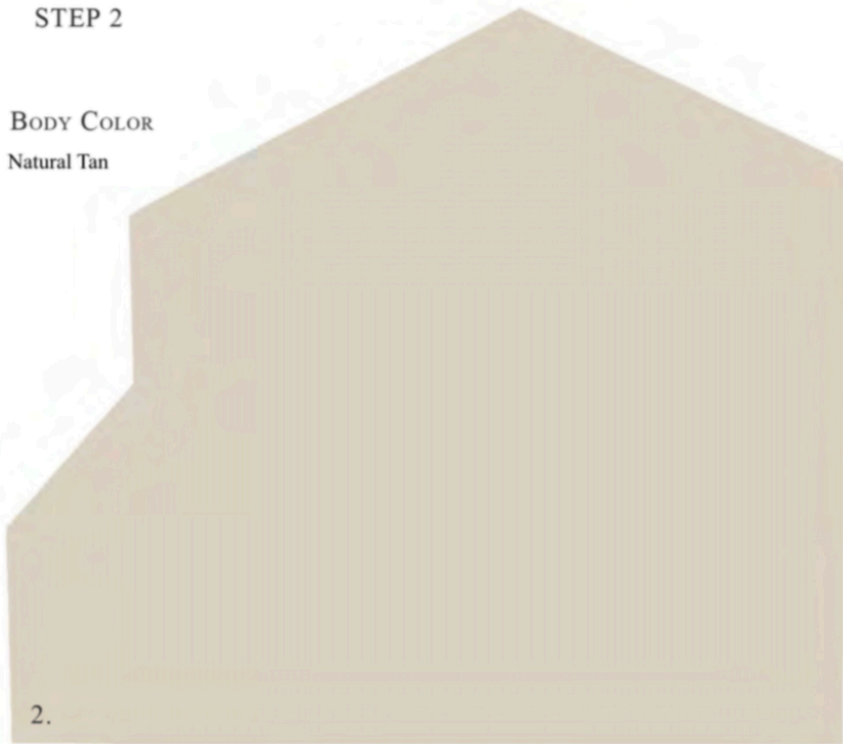

EXISTING ROOF OPTIONS
TUMBLEWEED, KIWI,
MANGO, WHITE SMOKE
#1, #3, #4

STEP 1

STEP 2

BODY COLOR
Natural Tan