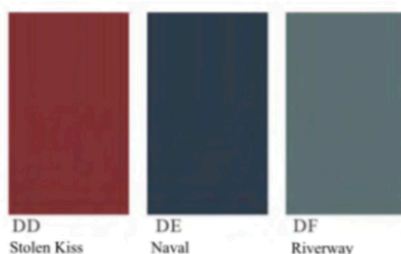

**B**  
SCHEME

Boral  
Series

DOUBLE BARREL ROOF TILE OPTIONS

SINGLE BARREL ROOF TILE OPTIONS

STEEL ROOF TILE OPTIONS

EXISTING ROOF OPTIONS  
TUMBLEWEED, KIWI,  
MANGO, WHITE SMOKE  
#1, #3, #4

STEP 1

STEP 2

BODY COLOR  
Natural Tan

STEP 3

TRIM OPTIONS

TRIM OPTIONS  
THAT MATCH ACCORDIAN SHUTTERS

FRONT DOOR & GARAGE MUST BE THE SAME

FRONT DOOR OPTION ONLY  
GARAGE MUST BE PAINTED BODY OR TRIM COLOR

STEP 4

ENTER STEPS 1-4

ROOF      BODY      TRIM      DOOR

Color samples shown are approximate; actual colors may vary.