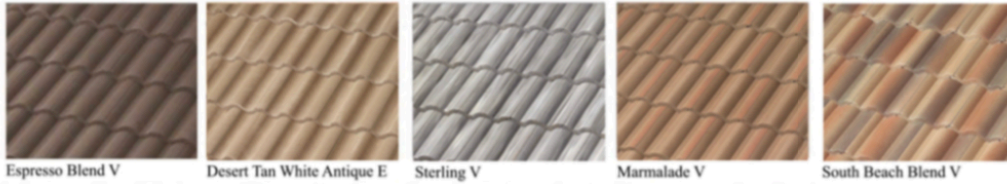

**B**  
SCHEME

Boral  
Series

DOUBLE BARREL ROOF TILE OPTIONS

SINGLE BARREL ROOF TILE OPTIONS

STEEL ROOF TILE OPTIONS

EXISTING ROOF OPTIONS  
TUMBLEWEED, KIWI,  
MANGO, WHITE SMOKE  
#1, #3, #4

STEP 1

STEP 2

BODY COLOR  
Natural Tan

STEP 3

TRIM OPTIONS

TRIM OPTIONS  
THAT MATCH ACCORDIAN SHUTTERS

FRONT DOOR & GARAGE MUST BE THE SAME

FRONT DOOR OPTION ONLY  
GARAGE MUST BE PAINTED BODY OR TRIM COLOR

STEP 4

ENTER STEPS 1-4

ROOF      BODY      TRIM      DOOR

Color samples shown are approximate; actual colors may vary.