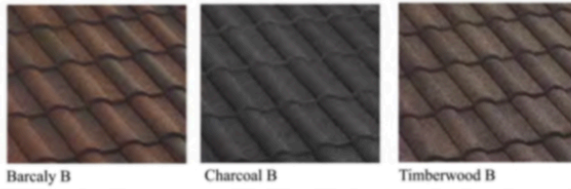

**B**  
SCHEME

Boral  
Series

DOUBLE BARREL ROOF TILE OPTIONS

SINGLE BARREL ROOF TILE OPTIONS

STEEL ROOF TILE OPTIONS

EXISTING ROOF OPTIONS  
TUMBLEWEED, KIWI,  
MANGO, WHITE SMOKE  
#1, #3, #4

STEP 1

STEP 2

ROOF      BODY      TRIM      DOOR

Color samples shown are approximate; actual colors may vary.