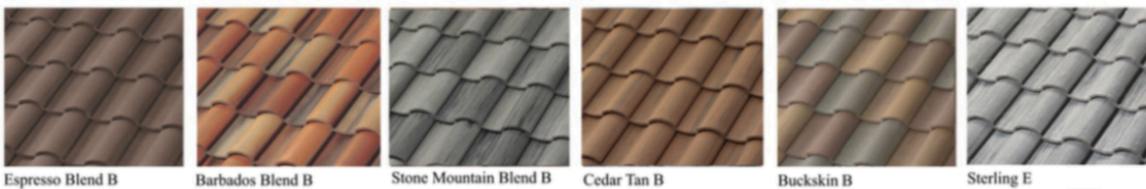

A
SCHEME

Boral
Series

DOUBLE BARREL ROOF TILE OPTIONS

SINGLE BARREL ROOF TILE OPTIONS

STEEL ROOF TILE BARREL VAULT OPTIONS

EXISTING ROOF OPTIONS
TUMBLEWEED, KIWI,
MANGO, WHITE SMOKE
#1, #2, #3, #4, #5

STEP 2

BODY COLOR
Snowbound

STEP 3

TRIM OPTIONS

TRIM OPTIONS
THAT MATCH ACCORDIAN SHUTTERS

FRONT DOOR & GARAGE MUST BE THE SAME

FRONT DOOR OPTION ONLY
GARAGE MUST BE PAINTED BODY OR TRIM COLOR

STEP 4

ENTER STEPS 1-4

Color samples shown are approximate; actual colors may vary.