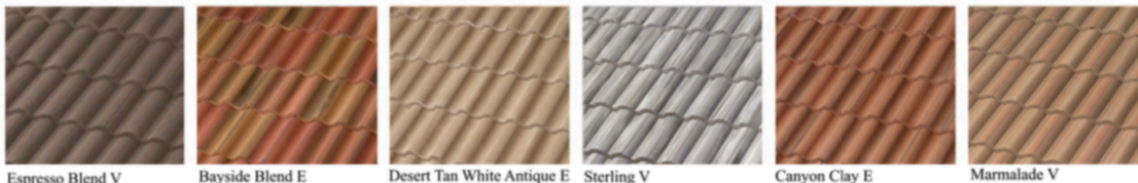

A
SCHEME

Boral
Series

DOUBLE BARREL ROOF TILE OPTIONS

SINGLE BARREL ROOF TILE OPTIONS

STEEL ROOF TILE BARREL VAULT OPTIONS

EXISTING ROOF OPTIONS
TUMBLEWEED, KIWI,
MANGO, WHITE SMOKE
#1, #2, #3, #4, #5

STEP 2

BODY COLOR
Snowbound

STEP 3

TRIM OPTIONS

TRIM OPTIONS
THAT MATCH ACCORDIAN SHUTTERS

FRONT DOOR & GARAGE MUST BE THE SAME

FRONT DOOR OPTION ONLY
GARAGE MUST BE PAINTED BODY OR TRIM COLOR

STEP 4

ENTER STEPS 1-4

Color samples shown are approximate; actual colors may vary.