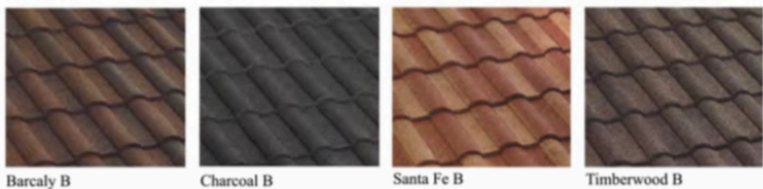

A
SCHEME

Boral
Series

DOUBLE BARREL ROOF TILE OPTIONS

SINGLE BARREL ROOF TILE OPTIONS

STEEL ROOF TILE BARREL VAULT OPTIONS

EXISTING ROOF OPTIONS
TUMBLEWEED, KIWI,
MANGO, WHITE SMOKE
#1, #2, #3, #4, #5

STEP 2

BODY COLOR
Snowbound

STEP 3

TRIM OPTIONS

TRIM OPTIONS
THAT MATCH ACCORDIAN SHUTTERS

FRONT DOOR & GARAGE MUST BE THE SAME

FRONT DOOR OPTION ONLY
GARAGE MUST BE PAINTED BODY OR TRIM COLOR

STEP 4

ENTER STEPS 1-4

Color samples shown are approximate; actual colors may vary.