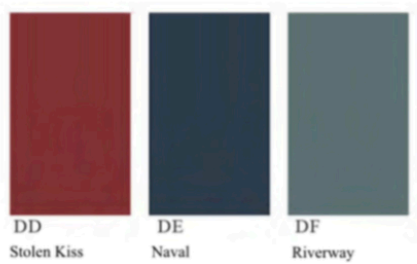

A
SCHEME

Boral
Series

DOUBLE BARREL ROOF TILE OPTIONS

SINGLE BARREL ROOF TILE OPTIONS

STEEL ROOF TILE BARREL VAULT OPTIONS

EXISTING ROOF OPTIONS
TUMBLEWEED, KIWI,
MANGO, WHITE SMOKE
#1, #2, #3, #4, #5

STEP 2

BODY COLOR
Snowbound

STEP 3

TRIM OPTIONS

TRIM OPTIONS
THAT MATCH ACCORDIAN SHUTTERS

FRONT DOOR & GARAGE MUST BE THE SAME

FRONT DOOR OPTION ONLY
GARAGE MUST BE PAINTED BODY OR TRIM COLOR

STEP 4

ENTER STEPS 1-4

Color samples shown are approximate; actual colors may vary.